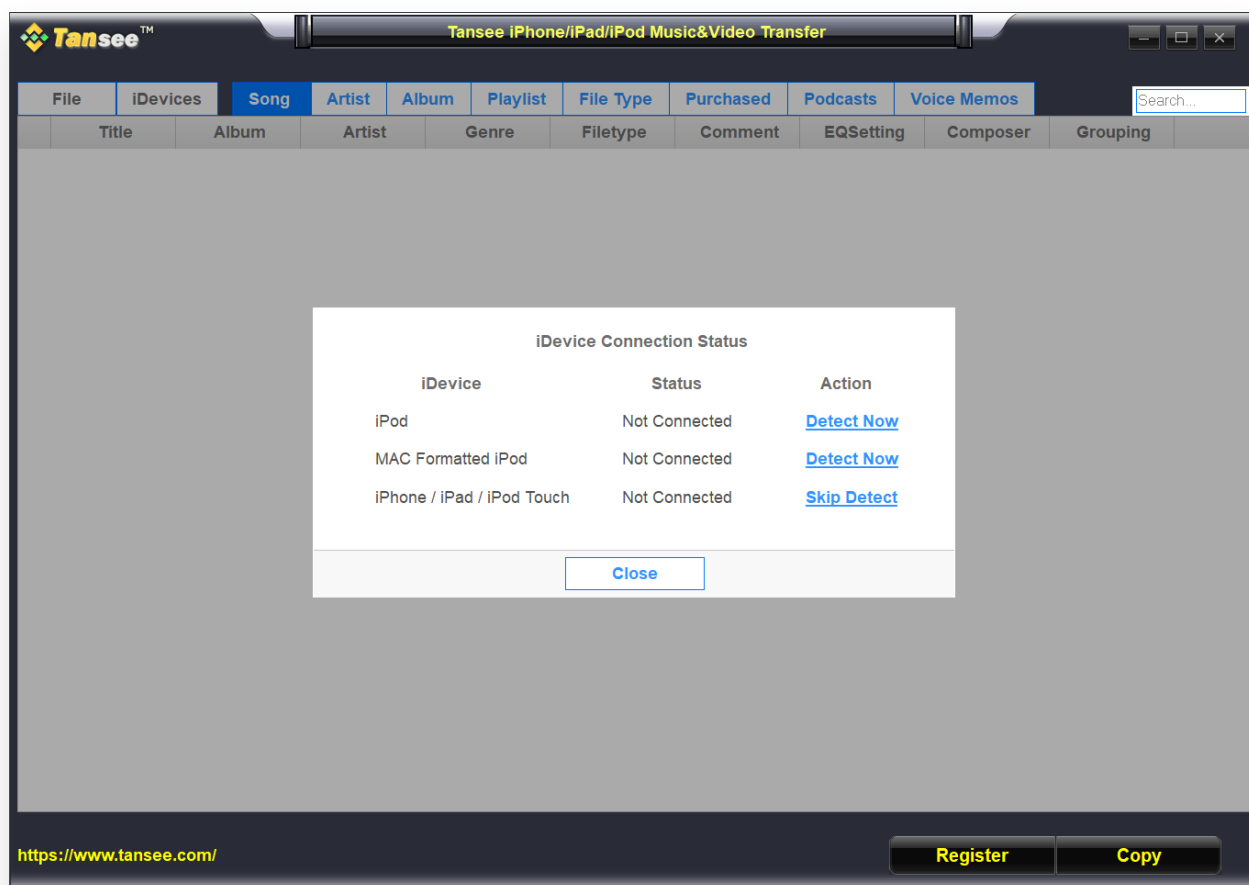

If asked, unlock your iOS or iPadOS device using your passcode. If you see a prompt on your iOS or iPadOS device asking you to Trust This Computer, tap Trust to continue.

4

After Tansee displays all songs and videos, choose files you would like to copy, and click the button labeled "Copy" which can be found at the bottom of the screen.